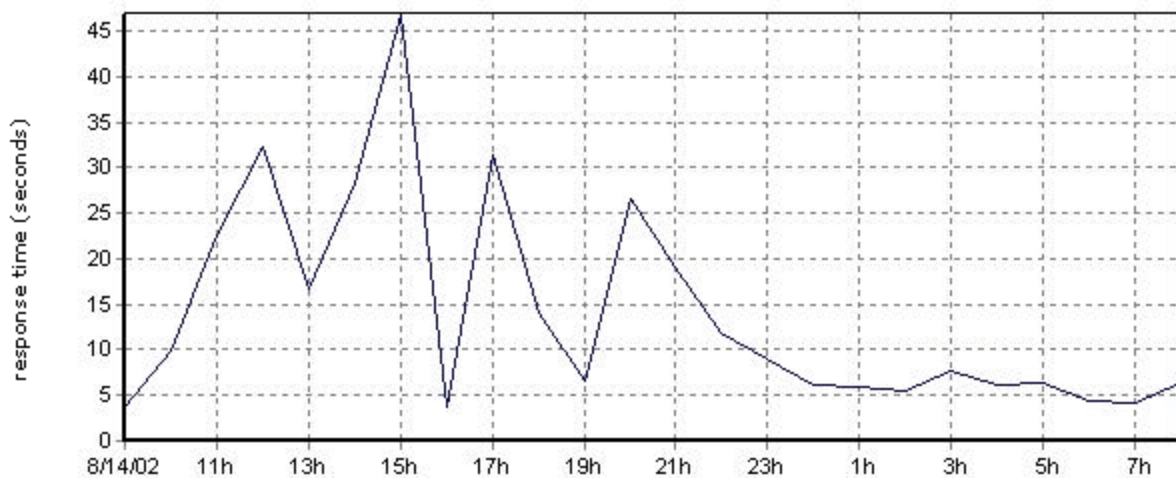

Time Period: 8/14/02 9:00:00 AM to 8/15/02 9:00:00 AM (GMT) Greenwich Mean Time : Dublin, London

Selected Test: Secure Login (all objects) (test)

Last 24 hours

[View nodes shown in chart](#)

Leger

Secu
Login
(all
objec