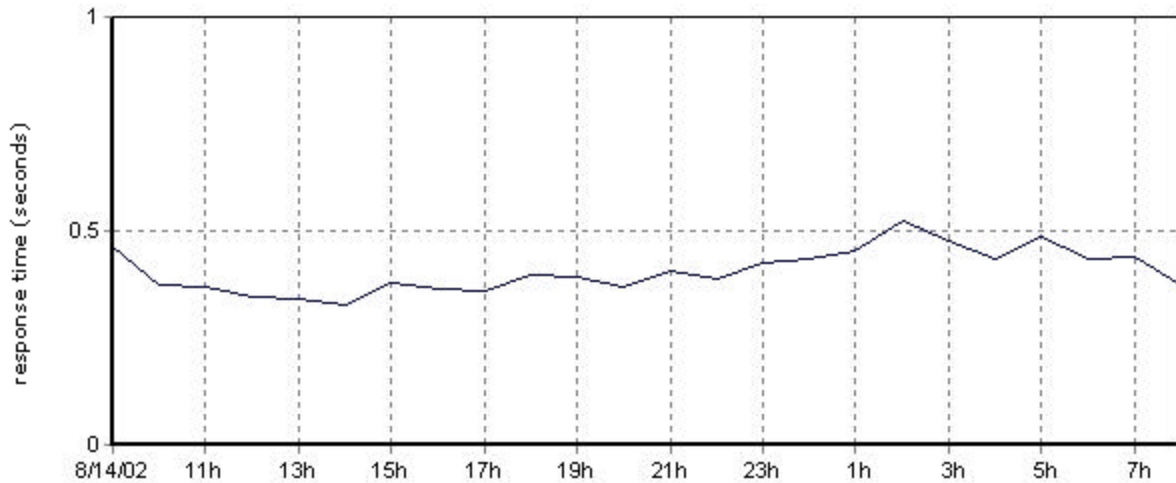

Historical

Average Response
Last 7 days: 6.284 seconds
Last 14 days: 5.745 seconds
Last 31 days: 5.521 seconds

Object Errors and Availability
Valid Objects: 768
Failed Objects: 51
Total Objects: 819
Object Success Rate: 93.77 %

Selected Test: Focus Indicies (status) (test)

Last 24 hours

[View nodes shown in chart](#)

Leger

Focus:
 Indic
 (stat)

Response Time

Average: 0.406 seconds
Maximum: 3.81 seconds
Minimum: 0.17 seconds

Test Errors and Availability