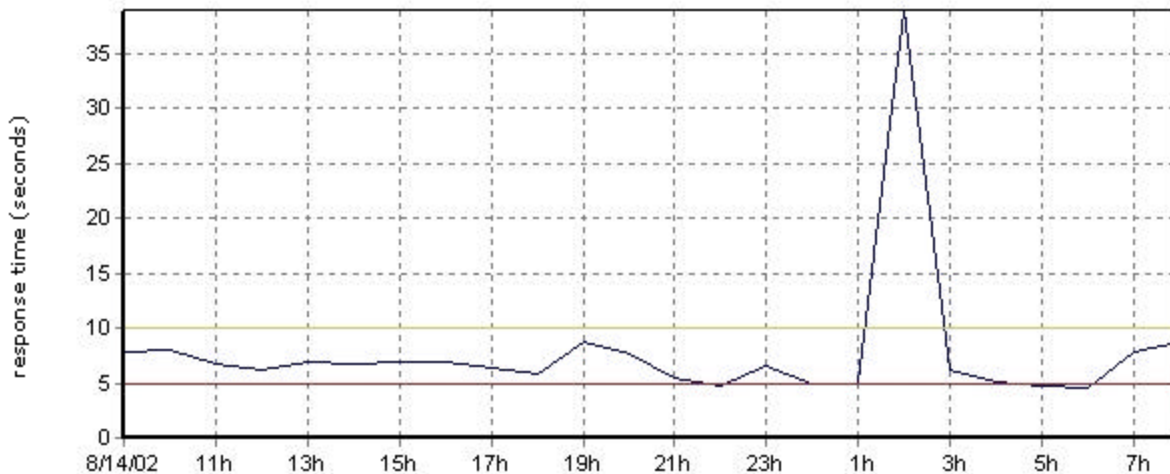

Selected Test: WWW Welcome (all objects) (test)

Last 24 hours

[View nodes shown in chart](#)

Legen

WWW
Welco
(all
object

Response Time

Average: 1.638 seconds
Maximum: 6.546 seconds
Minimum: 0.95 seconds

Test Errors and Availability

Valid Tests: 71
Failed Tests: 0
Eliminated Tests: 0
Total Tests: 71
Test Success Rate: 100.00%

Historical

Average Response

Last 7 days: 1.827 seconds
Last 14 days: 1.736 seconds
Last 31 days: 1.796 seconds

Object Errors and Availability

Valid Objects: 2982
Failed Objects: 142
Total Objects: 3124
Object Success Rate: 95.45 %

Selected Test: Secure Usecase Tester (status) (test)

Last 24 hours

[View nodes shown in chart](#)

Legend

- Secure Usecas Tester (status)
- Thresh
- Cautio Thresh

Response Time

Average: 6.987 seconds
Maximum: 62.656 seconds
Minimum: 3.626 seconds

Test Errors and Availability

Valid Tests: 768
Failed Tests: 51
Eliminated Tests: 0
Total Tests: 819
Test Success Rate: 93.77%