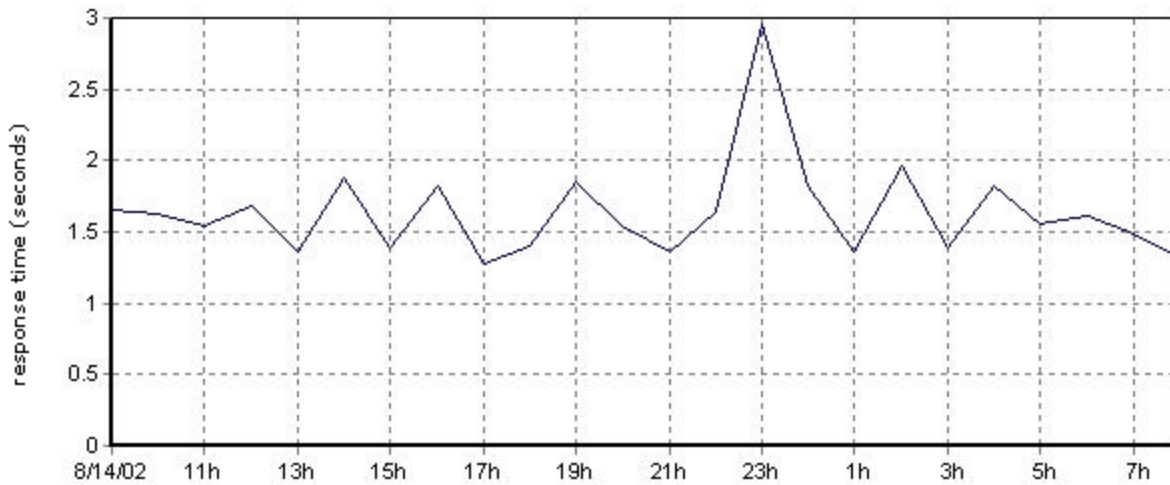

Valid Tests: 70
Failed Tests: 1
Eliminated Tests: 0
Total Tests: 71
Test Success Rate: 98.59%

Object Errors and Availability

Valid Objects: 3095
Failed Objects: 14
Total Objects: 3109
Object Success Rate: 99.55 %

Selected Test: WWW Welcome (all objects) (test)

Last 24 hours

[View nodes shown in chart](#)

Legen

WWW
Welco
(all
object

Response Time

Average: 1.638 seconds
Maximum: 6.546 seconds
Minimum: 0.95 seconds

Test Errors and Availability